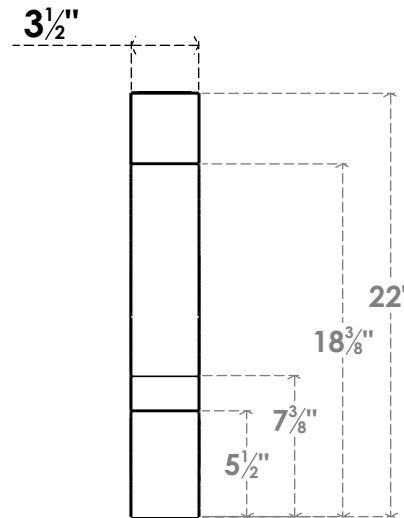

ITEM NUMBER: BRCPC035X14000X22000BOA

3 1/2"W X 14"D X 22"H BALBOA ARCHITECTURAL GRADE PVC CLOSED KNEE BRACE

SIDE PROFILE

FRONT PROFILE

ISOMETRIC

EKENA MILLWORK
2300 WEST MAIN ST.
CLARKSVILLE, TX 75426
TOLL FREE: 866-607-0453
WWW.EKENAMILLWORK.COM

NOTES

1. INSTALLATION TO BE COMPLETED IN ACCORDANCE WITH MANUFACTURER'S SPECIFICATIONS.
2. DRAWING MAY NOT BE TO SCALE
3. THIS DRAWING IS INTENDED FOR DESIGN AND PLANNING PURPOSES ONLY.
4. ALL INFORMATION CONTAINED HEREIN WAS CURRENT AT THE TIME OF DEVELOPMENT BUT MUST BE REVIEWED AND APPROVED BY THE PRODUCT MANUFACTURER TO BE CONSIDERED ACCURATE.
5. ARCHITECTURAL GRADE PVC PRODUCTS ARE MADE FROM EXPANDED CELLULAR PVC AND COME NATURALLY WHITE BUT MAY BE PAINTED