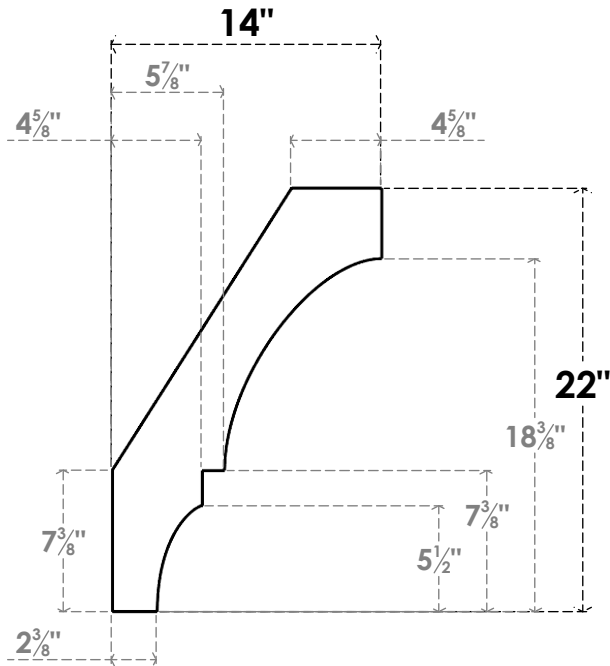

ITEM NUMBER: BRCPC035X14000X22000BOA

3 1/2"W X 14"D X 22"H BALBOA ARCHITECTURAL GRADE PVC CLOSED KNEE BRACE

SIDE PROFILE

FRONT PROFILE

ISOMETRIC

EKENA MILLWORK
2300 WEST MAIN ST.
CLARKSVILLE, TX 75426
TOLL FREE: 866-607-0453
WWW.EKENAMILLWORK.COM

NOTES

1. INSTALLATION TO BE COMPLETED IN ACCORDANCE WITH MANUFACTURER'S SPECIFICATIONS.
2. DRAWING MAY NOT BE TO SCALE
3. THIS DRAWING IS INTENDED FOR DESIGN AND PLANNING PURPOSES ONLY.
4. ALL INFORMATION CONTAINED HEREIN WAS CURRENT AT THE TIME OF DEVELOPMENT BUT MUST BE REVIEWED AND APPROVED BY THE PRODUCT MANUFACTURER TO BE CONSIDERED ACCURATE.
5. ARCHITECTURAL GRADE PVC PRODUCTS ARE MADE FROM EXPANDED CELLULAR PVC AND COME NATURALLY WHITE BUT MAY BE PAINTED